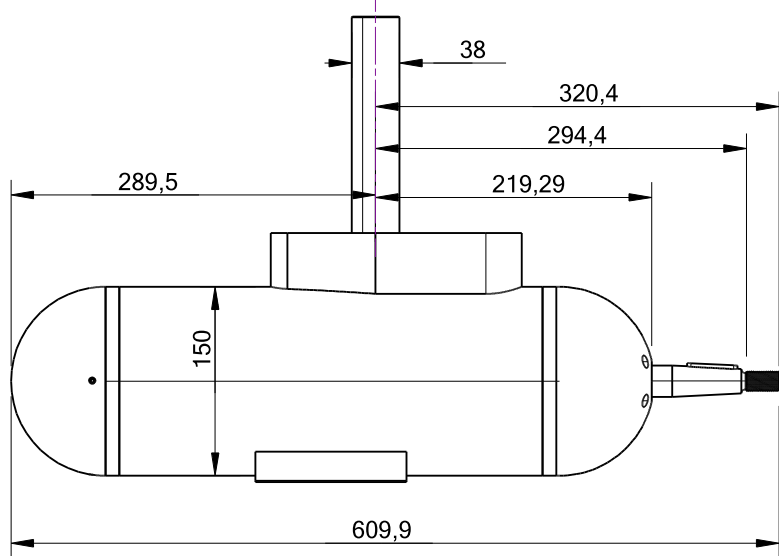

1 2 3 4 5 6

A

A

B

B

C

C

D

Drawn by Jernej Kesak	Date 15.04.2022	Ident	Material	Scale 1:6
		Title UWM11		
		Part file name 3D UWM11		

D

1 2 3 4 5 6